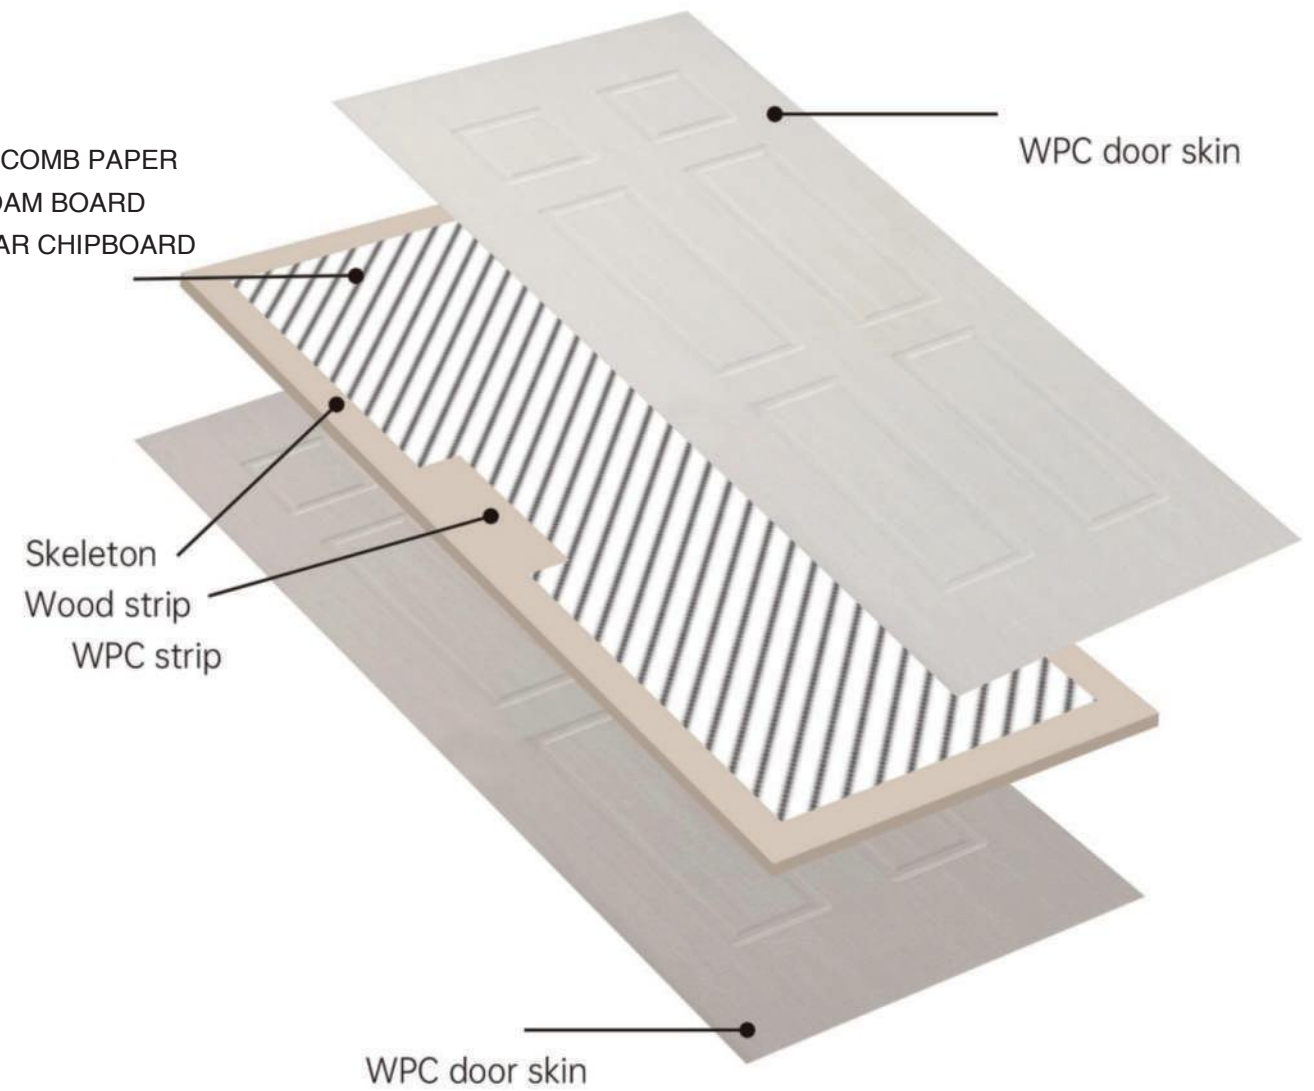

A593

MORE CUSTOMIZABLE PRODUCTS

OPTIONAL LINES FOR WOODEN DOORS

PAIR DOOR OPENING

OPENING DIRECTION

WPC WOOD DOOR

MDF BOARD BOTH SIDE+SOLID WOOD SKELETON

FILLER:

- 1.HONEYCOMB PAPER
- 2.XPS FOAM BOARD
- 3.TUBULAR CHIPBOARD

1. Material & Performance: Made from wood fiber + high-quality PVC, combining the aesthetic of natural wood grain with the advantages of composite materials. It is waterproof, termite-resistant, and maintenance-free, without warping, cracking, or swelling in humid environments, suitable for bathrooms, kitchens, hotels, and other scenarios.

3. Size & Structure: Standard widths include 690mm, 750mm, 850mm, and 950mm, with custom sizes available. The solid composite core ensures sound insulation, impact resistance, and thermal stability. There is also a WPC combination option to meet the demand for an ultra-smooth surface.