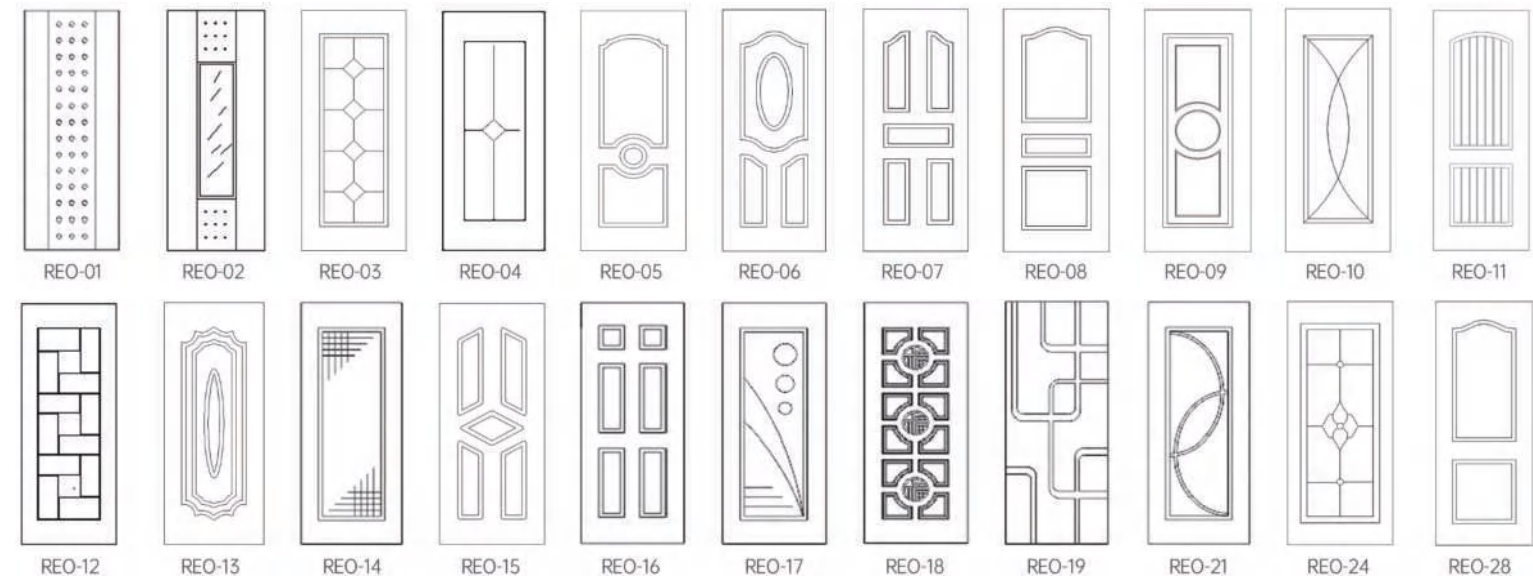

RE-02

RE-04

RE-05

RE-06

RE-07

RE-10

RE-12

REX

STYLE DIAGRAM

RK SERIES

REJ SERIES

REX SERIES

REO SERIES

COLOR CARD

CPL WOOD DOOR

MDF BOARD BOTH SIDE+SOLID WOOD SKELETON

INTEGRATING ROMANCE INTO LIFE

HELIN NO.1

MY-8001
HELIN NO.1

MY-8002
HELIN NO.1

MY-8003
HELIN NO.1

MY-8005
HELIN NO.1

MY-8006
HELIN NO.1

HELIN NO.2