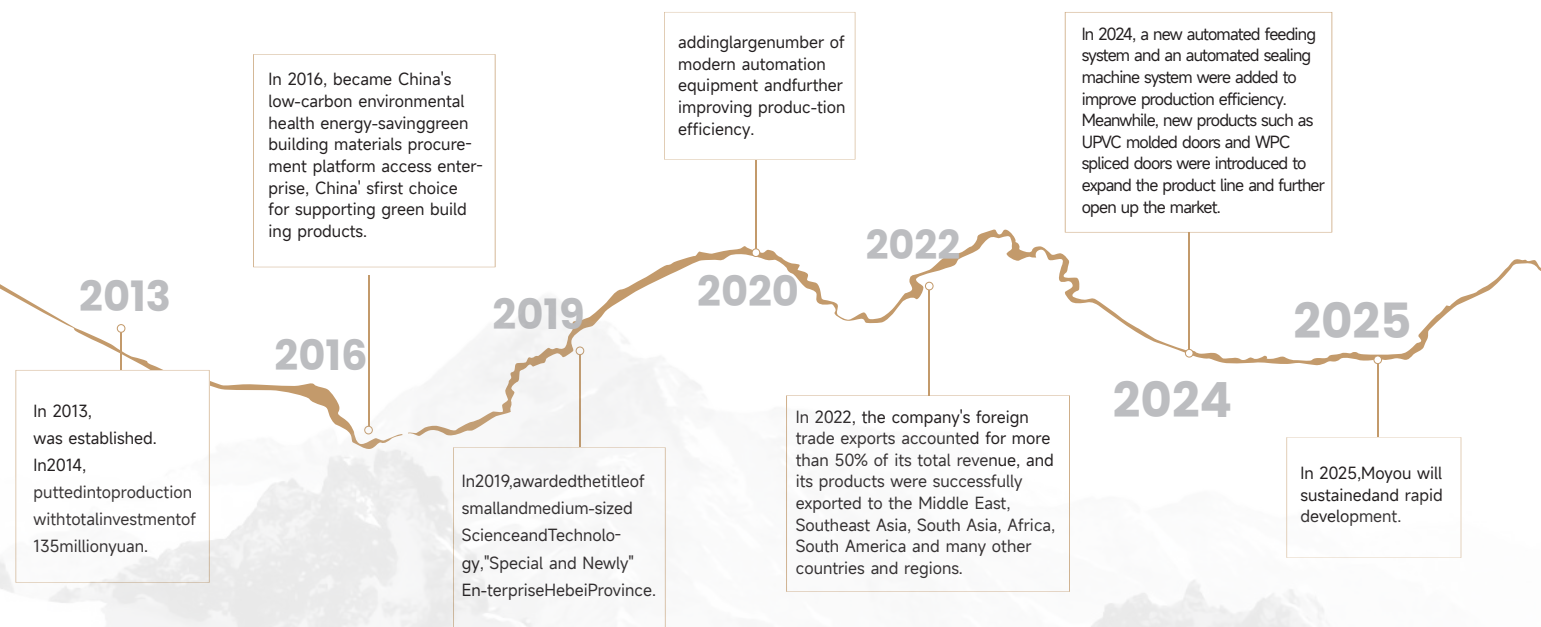

COMPANY PROFILE

河北茉悠科技有限公司坐落于河北省经济开发区,成立于 2013年12月。是一家集产品研发、生产、销售、安装为一体,专业生产新型环保材料的,全面发展型高科技民营企业。公司注册资本 3610 万元,占地 60000 平方米,建筑面积 50000 平方米。

公司每年生产新型环保建材产品5万吨,主要产品有 WPC木塑门、医用树脂门、UPVC 模压门三大系列。产品具有零甲醛、无污染、抗老化、防水、防潮、防霉、防虫蛀、阻燃、隔热、保温等独特性能,种类齐全,品种丰富,质量过硬,科技含量高,受到国内外客户的一致好评,产品质量达到或优于国际同行业水平。公司正在加快实施产品国际化战略,产品销售覆盖全国 24 个省(市、自治区),还畅销于中东,东南亚,南亚,非洲,南美等多个国家和地区。

公司多年来一直与清华大学,北京工商大学,河北工程大学等高校院所建立了长期的技术合作关系,建有市级研发工程技术研发部,通过了 GB /T9001-2016(ISO9001:2015)质量管理体系认证,拥有专利 17 项,其中发明专利 7项,先后荣获中国塑协塑木制品专业委员会会员单位、中国低碳环保·健康节能绿色建材采购平台准入企业、中国绿色建筑首选配套产品、国家科技型中小企业、河北省高新技术企业、河北省科技型中小企业、河北省专精特新企业等荣誉称号。

茉悠公司始终坚持质量为本,诚信经营,客户至上的原则,做环保家居的领导者。坚持“自强不息、厚德载物”的企业精神和“以事为先、以人为本”的发展导向,走出了一条独具特色的企业发展道路。

Hebei Moyou Technology Co., Ltd. is a branch of Kelun Plastic Industry Group, a company listed on the New Third Board (stock code: 832093). Founded in December 2013, the company is located in Quzhou County, Handan City, Hebei Province, and situated within the Hebei Provincial Economic Development Zone. It is an integrated high-tech private enterprise that integrates product R&D, production, sales and installation, specializing in the manufacturing of new environmentally friendly materials. With a registered capital of 36.1 million yuan, the company covers an area of 60,000 square meters and has a construction area of 50,000 square meters.