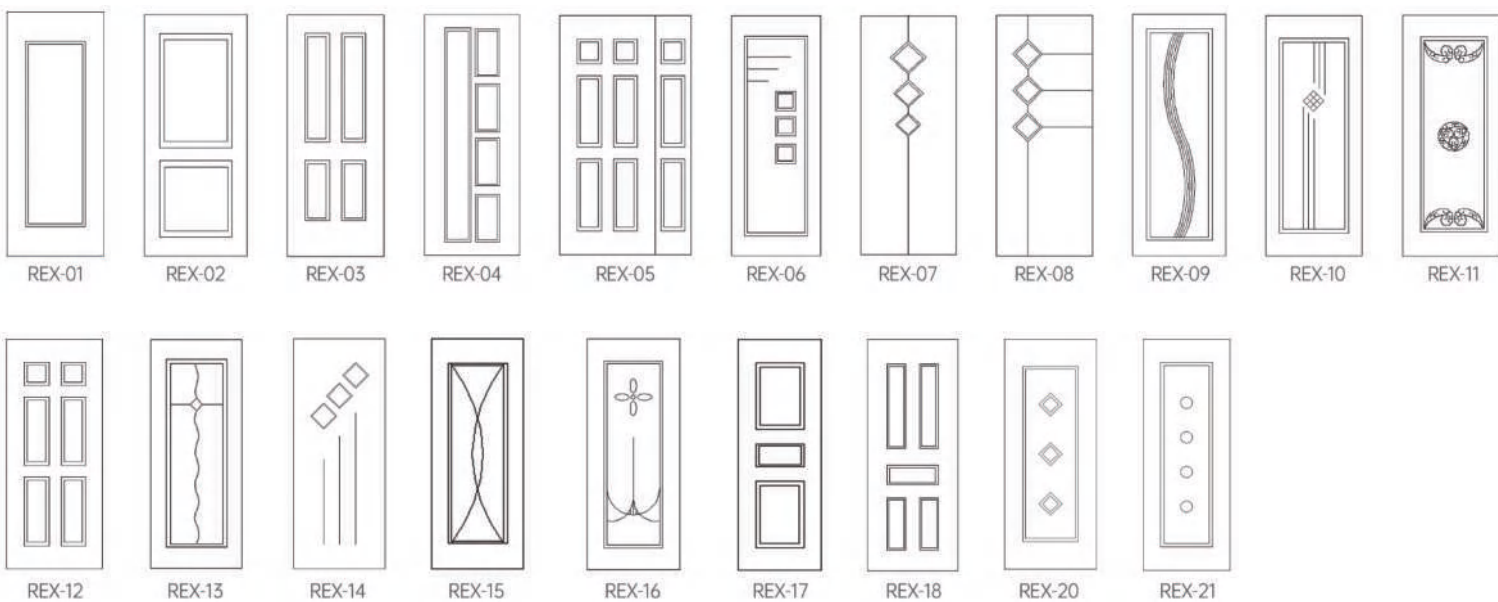

RE-02

RE-04

RE-05

RE-06

RE-07

RE-10

RE-12

REX

STYLE DIAGRAM

RK SERIES

REJ SERIES

REX SERIES

REO SERIES

COLOR CARD

CPL WOOD DOOR

MDF BOARD BOTH SIDE+SOLID WOOD SKELETON