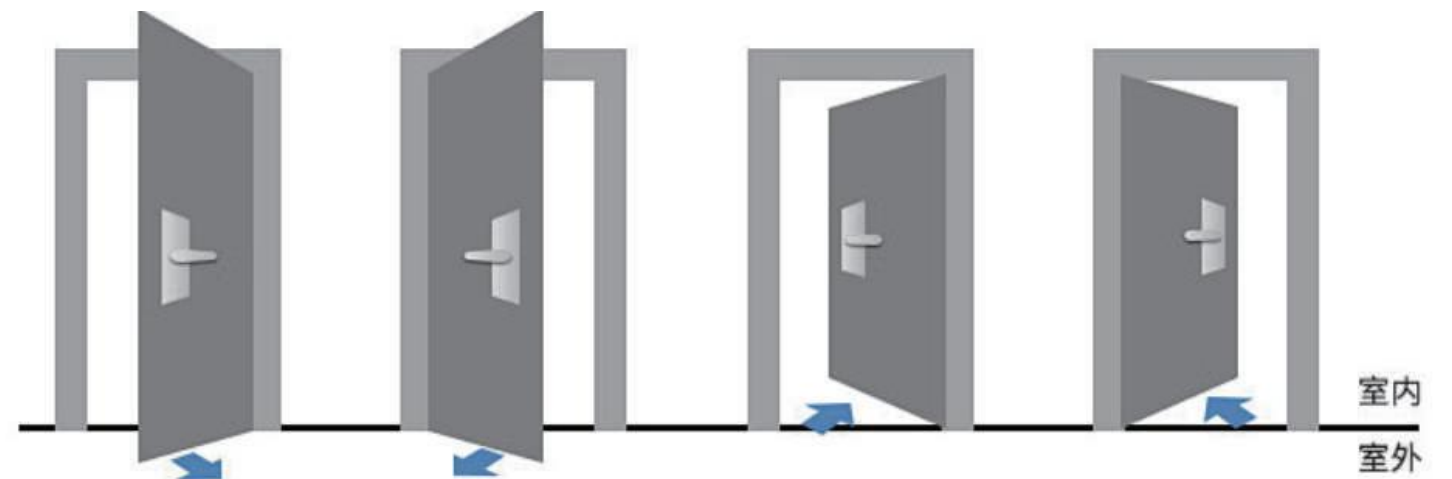

A593

MORE CUSTOMIZABLE PRODUCTS

OPTIONAL LINES FOR WOODEN DOORS

PAIR DOOR OPENING

OPENING DIRECTION

WPC WOOD DOOR

MDF BOARD BOTH SIDE+SOLID WOOD SKELETON

FILLER: