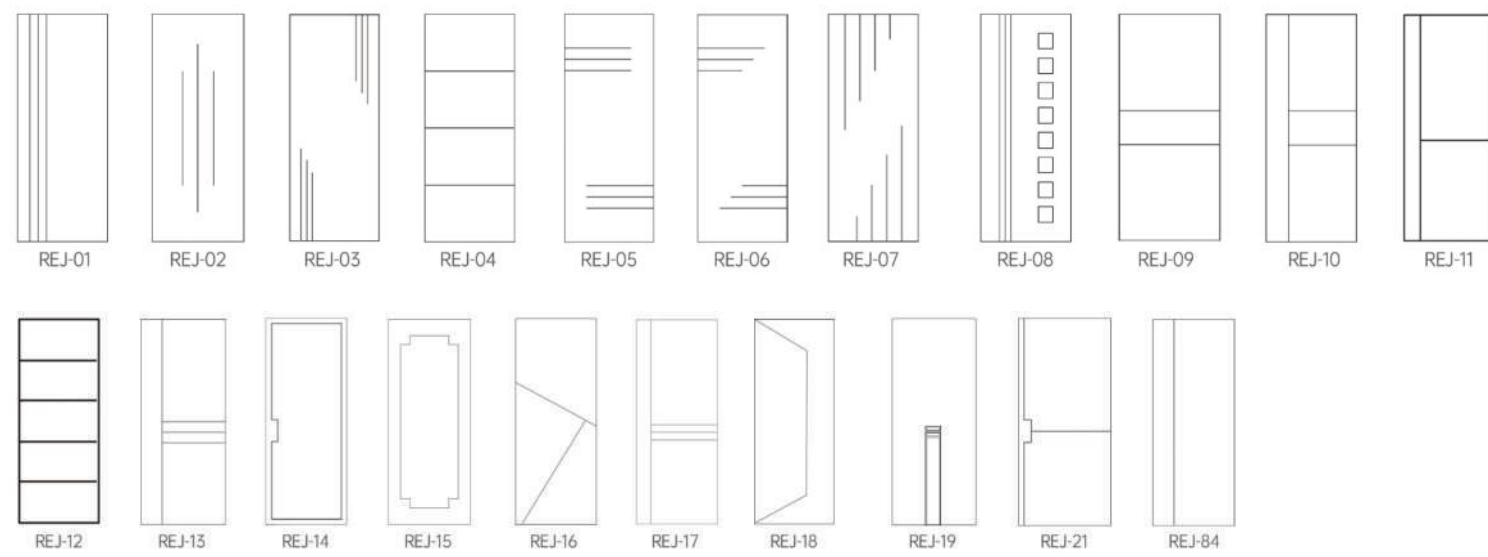

STYLE DIAGRAM

RK SERIES

REJ SERIES

REX SERIES

REO SERIES

COLOR CARD

CPL WOOD DOOR

MDF BOARD BOTH SIDE+SOLID WOOD SKELETON