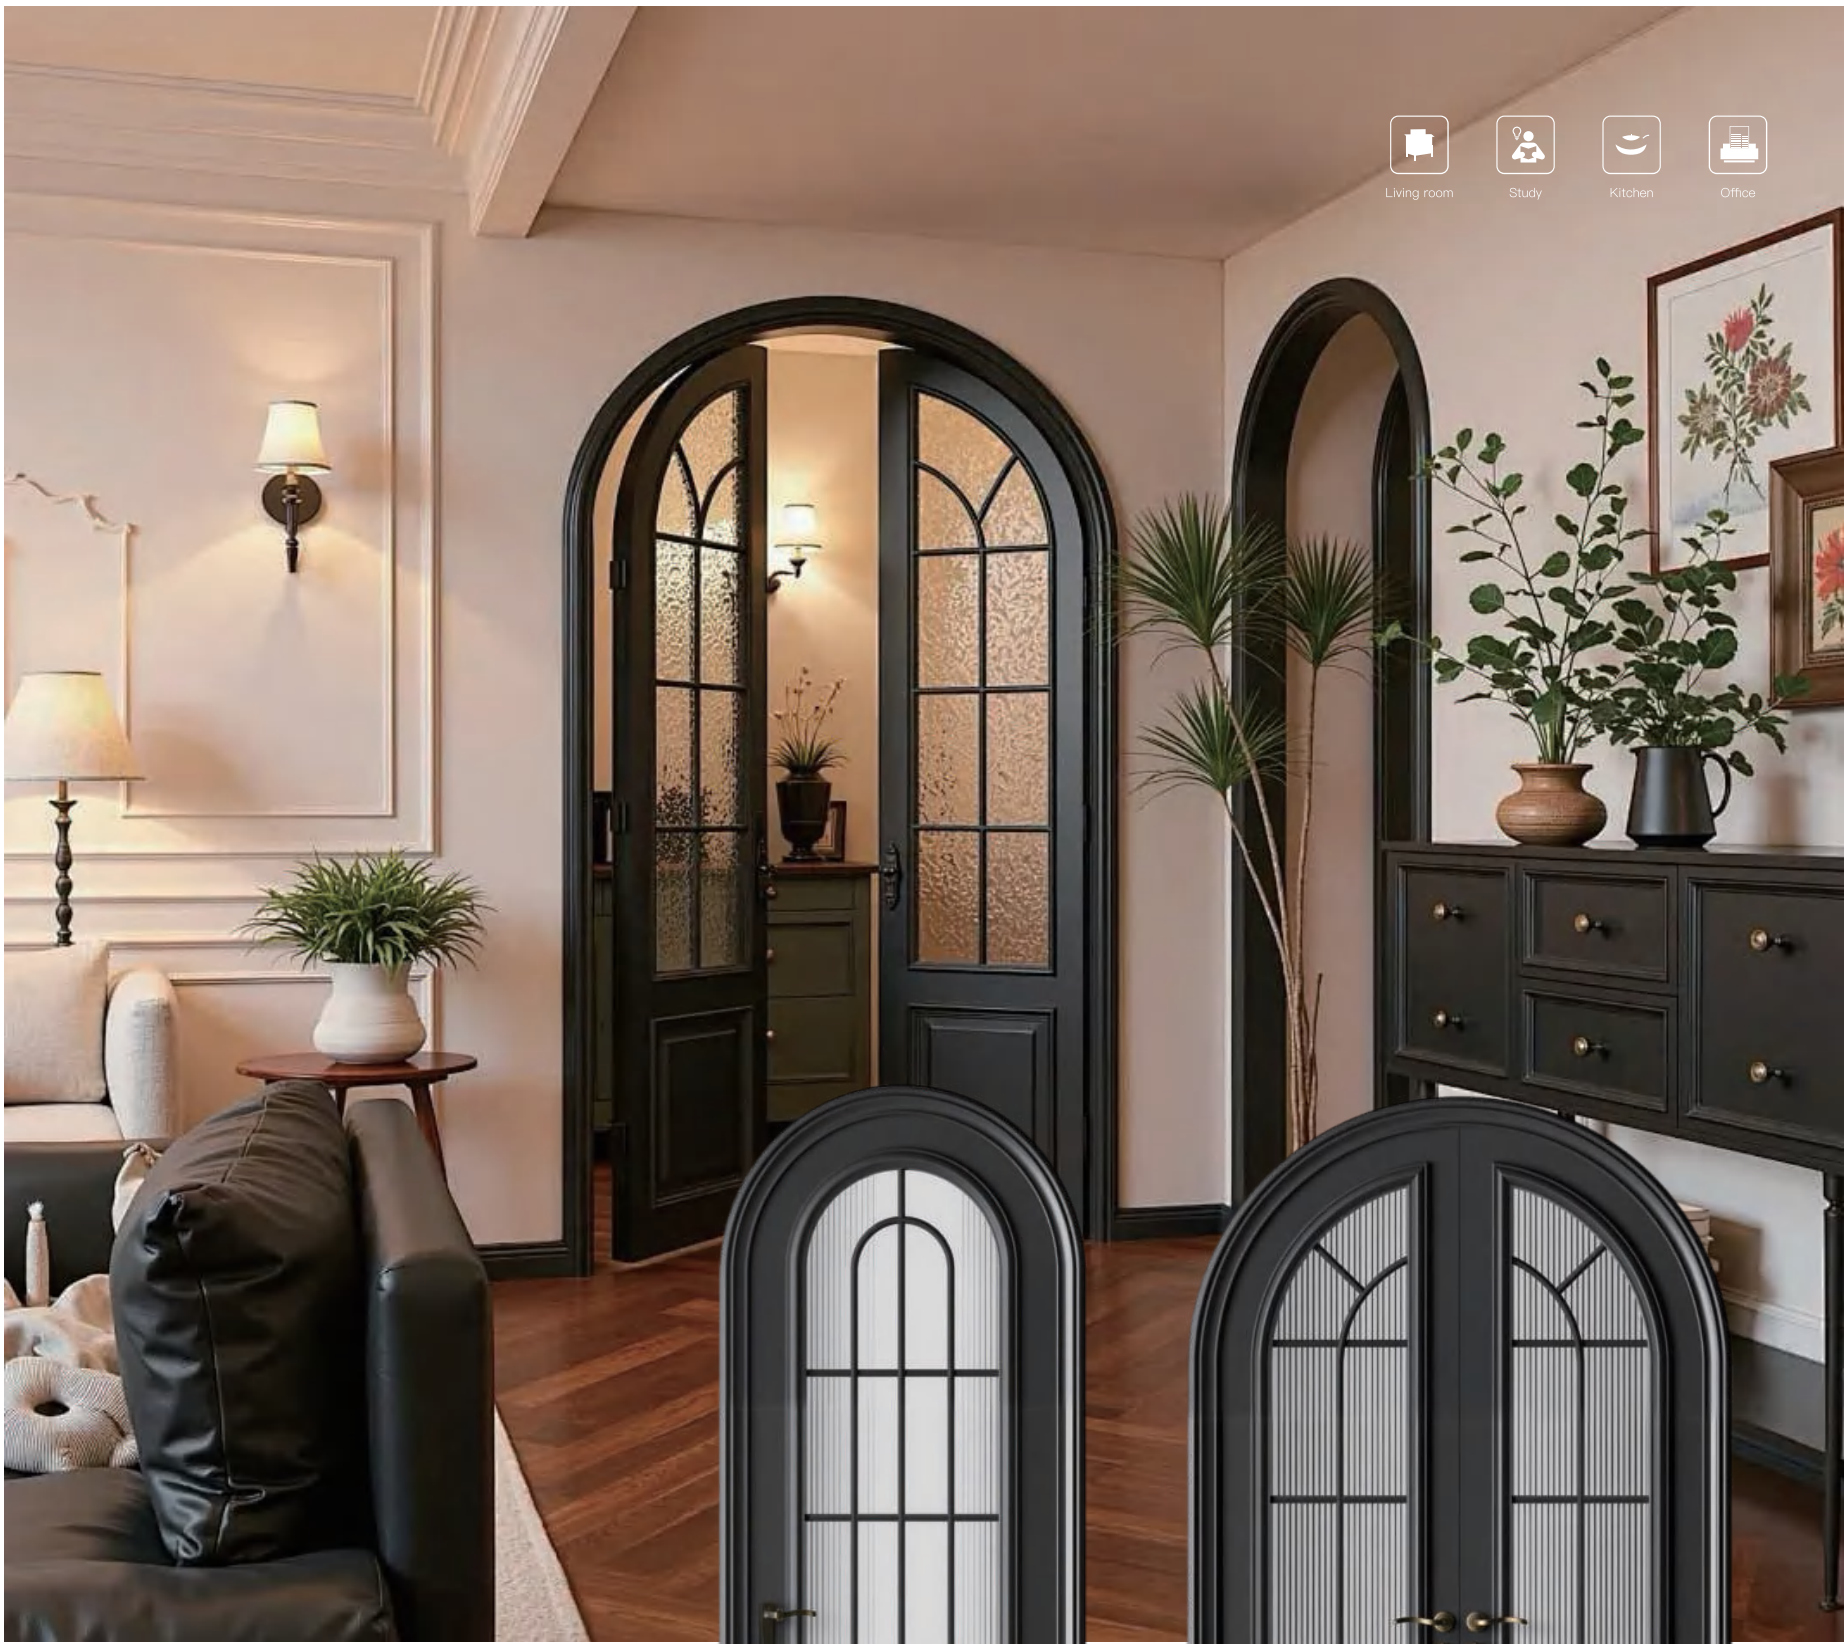

SOUTHEAST ASIAN STYLE

IN THE TROPICAL RAINFOREST
THE CYCLE OF RAINY AND DRY SEASONS
IS A UNIQUE TIME SCALE

DZ-1016